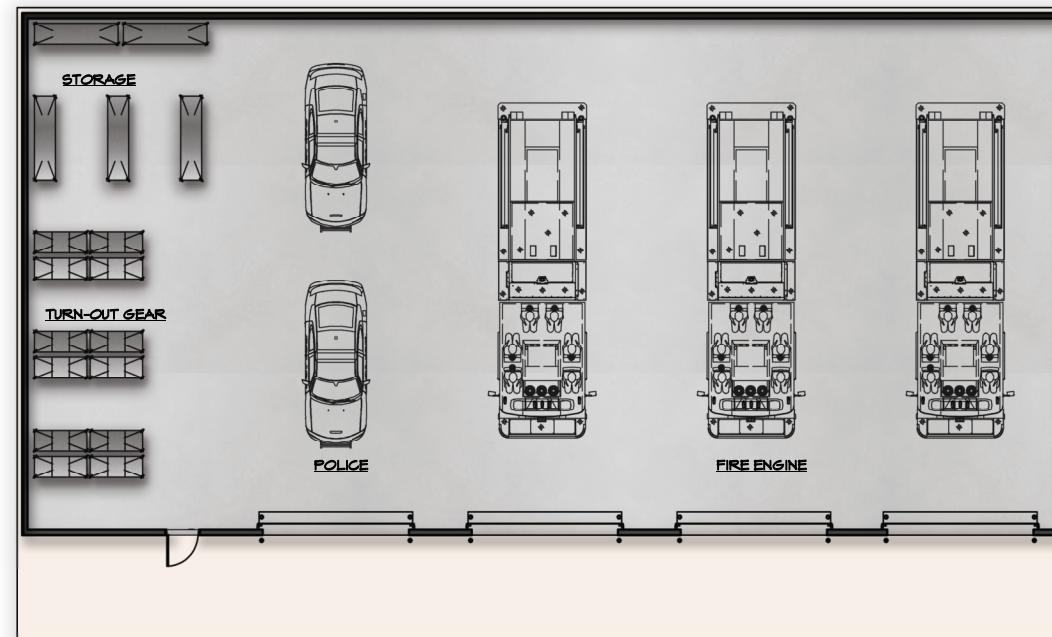

Sanders, Inc.
Architecture/Engineering

PSRT Facility - Floor Plan

IMPERIAL VALLEY COLLEGE
Imperial, California

Sanders, Inc.
Architecture/Engineering

PSRT Facility – Section

IMPERIAL VALLEY COLLEGE
Imperial, California

Sanders, Inc.
Architecture/Engineering

Burn Tower & Equipment Storage – Floor Plan

EQUIPMENT STORAGE

FIRST FLOOR PLAN

SECOND FLOOR PLAN

THIRD FLOOR & ATTIC PLAN

FOURTH FLOOR & RESIDENCE ROOF PLAN

BURN TOWER